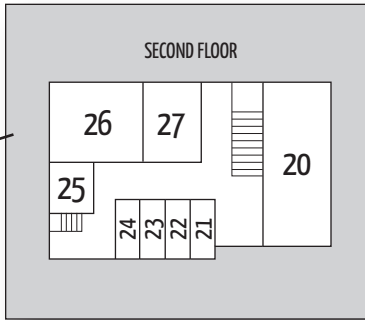

Claremont Middle School
 5750 College Avenue
 Oakland, CA 94618

CAMPUS MAP

REV. 6/2019

MILES AVE GATE

MILES AVENUE (ONE WAY)

COLLEGE AVENUE